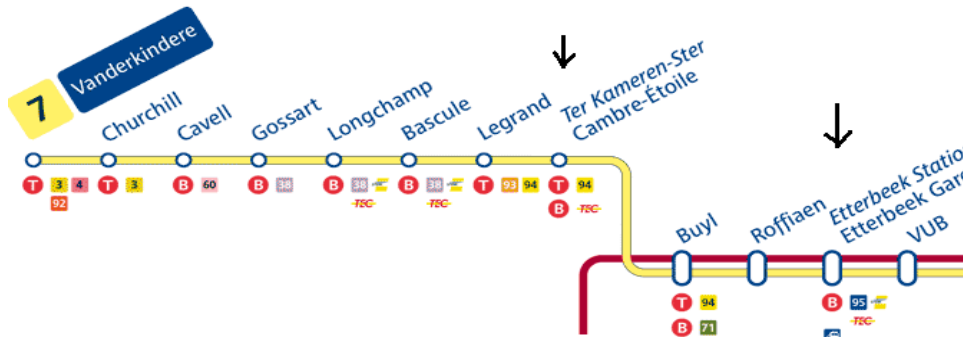

Visitors from CORE – Louvain-la-Neuve

FOLLOW THESE INSTRUCTIONS IF YOU COME BY TRAIN

To come in ULB, the easiest connexion is to take the train from *Louvain-la-Neuve Université* station to *Etterbeek* station. The trip takes about 30 minutes for the fastest train. Find more information about time schedules on www.railtime.be

To the Etterbeek station, take the tram **line 7 - Vanderkindere** direction and get off at *Cambre-Etoile* stop.

Then, walk via *Av. des Courses*.

Cross the road *Av. Jeanne*.

ECARES is located in the building R42 on the corner of the street.