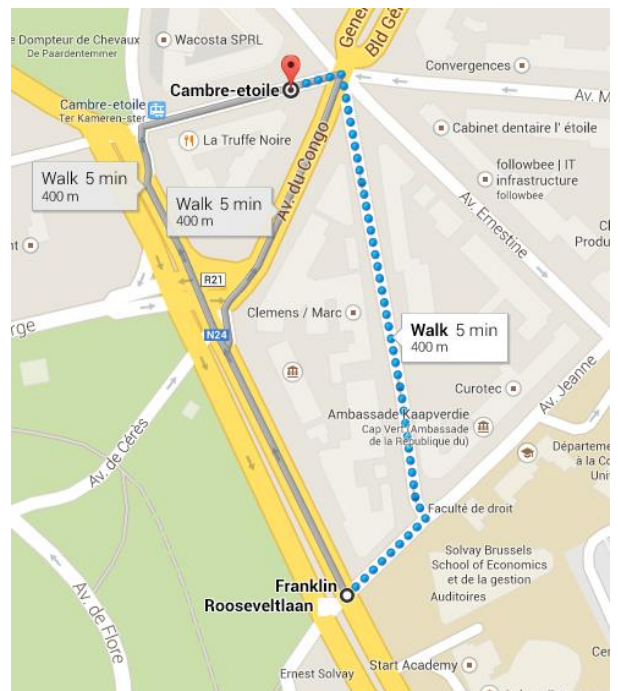

Visitors from CORE – Louvain-la-Neuve

FOLLOW THESE INSTRUCTIONS IF YOU COME BY TRAIN

To come in ULB, the easiest connexion is to take the train from *Louvain-la-Neuve Université* station to *Etterbeek* station. The trip takes about 30 minutes for the fastest train. Find more information about time schedules on www.railtime.be

To the Etterbeek station, take the tram **line 7 - Vanderkindere** direction and get off at *Cambre-Etoile* stop.

Then, walk via *Av. des Courses*.

Cross the road *Av. Jeanne*.

ECARES is located in the building R42 on the corner of the street.