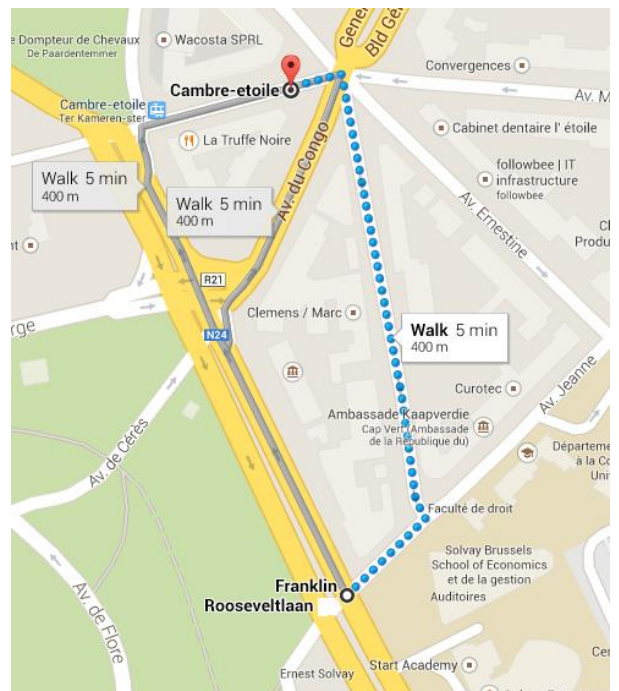

Visitors from CORE – Louvain-la-Neuve

FOLLOW THESE INSTRUCTIONS IF YOU COME BY TRAIN

To come in ULB, the easiest connexion is to take the train from *Louvain-la-Neuve Université* station to *Etterbeek* station. The trip takes about 30 minutes for the fastest train. Find more information about time schedules on www.railtime.be

To the Etterbeek station, take the tram **line 7 - Vanderkindere** direction and get off at *Cambre-Etoile* stop.

Then, walk via *Av. des Courses*.

Cross the road *Av. Jeanne*.

ECARES is located in the building R42 on the corner of the street.